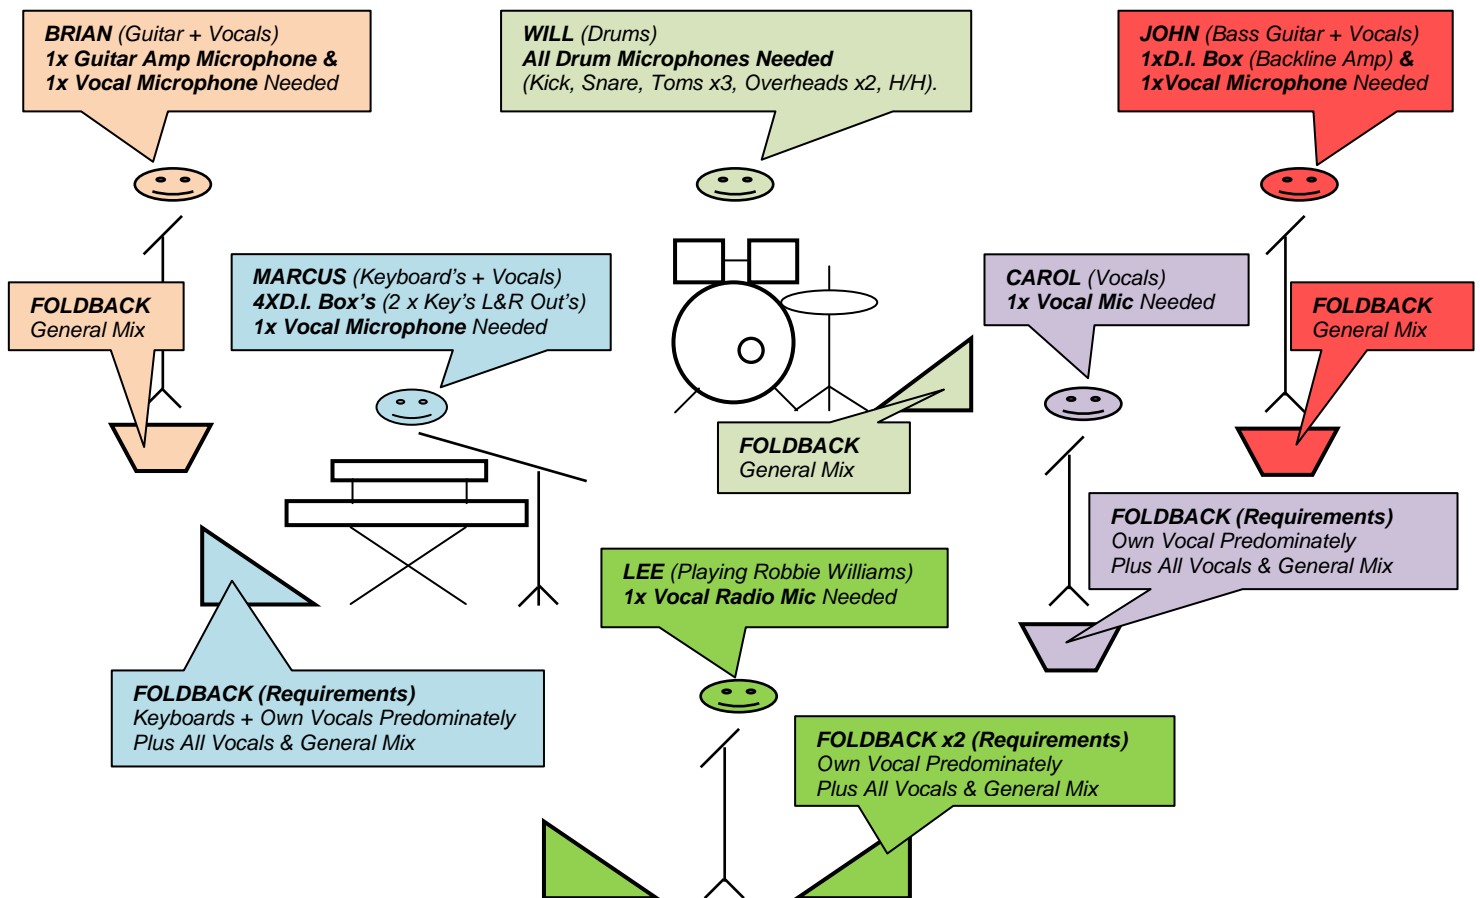

HE'S THE ONE

A spectacular live tribute to Robbie Williams

P.A. Specification.

VENUE/HIRE COMPANY TO SUPPLY: Suitable power rating professional PA system to suit venue size and audience capacity plus monitor/foldback mixing facilities x 6.

All vocal microphones (Shure Beta SM57A/SM58 or similar quality plus 1 Good Quality Radio Mic). Drum/instrument microphones, D.I. Boxes, Connecting Leads, Stands, Drum Riser (If Possible) and Power Points at required positions (Backline/ Keyboards) etc.

ARTISTE'S TO SUPPLY: All back-line and instruments/drum Kit etc.

Stage layout/positioning

(Looking from front of house)

IF YOU REQUIRE ANY FURTHER INFO OR WOULD LIKE TO DISCUSS ANY OF THE ABOVE PLEASE DO NOT HESITATE TO CONTACT US ON THE NUMBERS BELOW. THANK YOU.