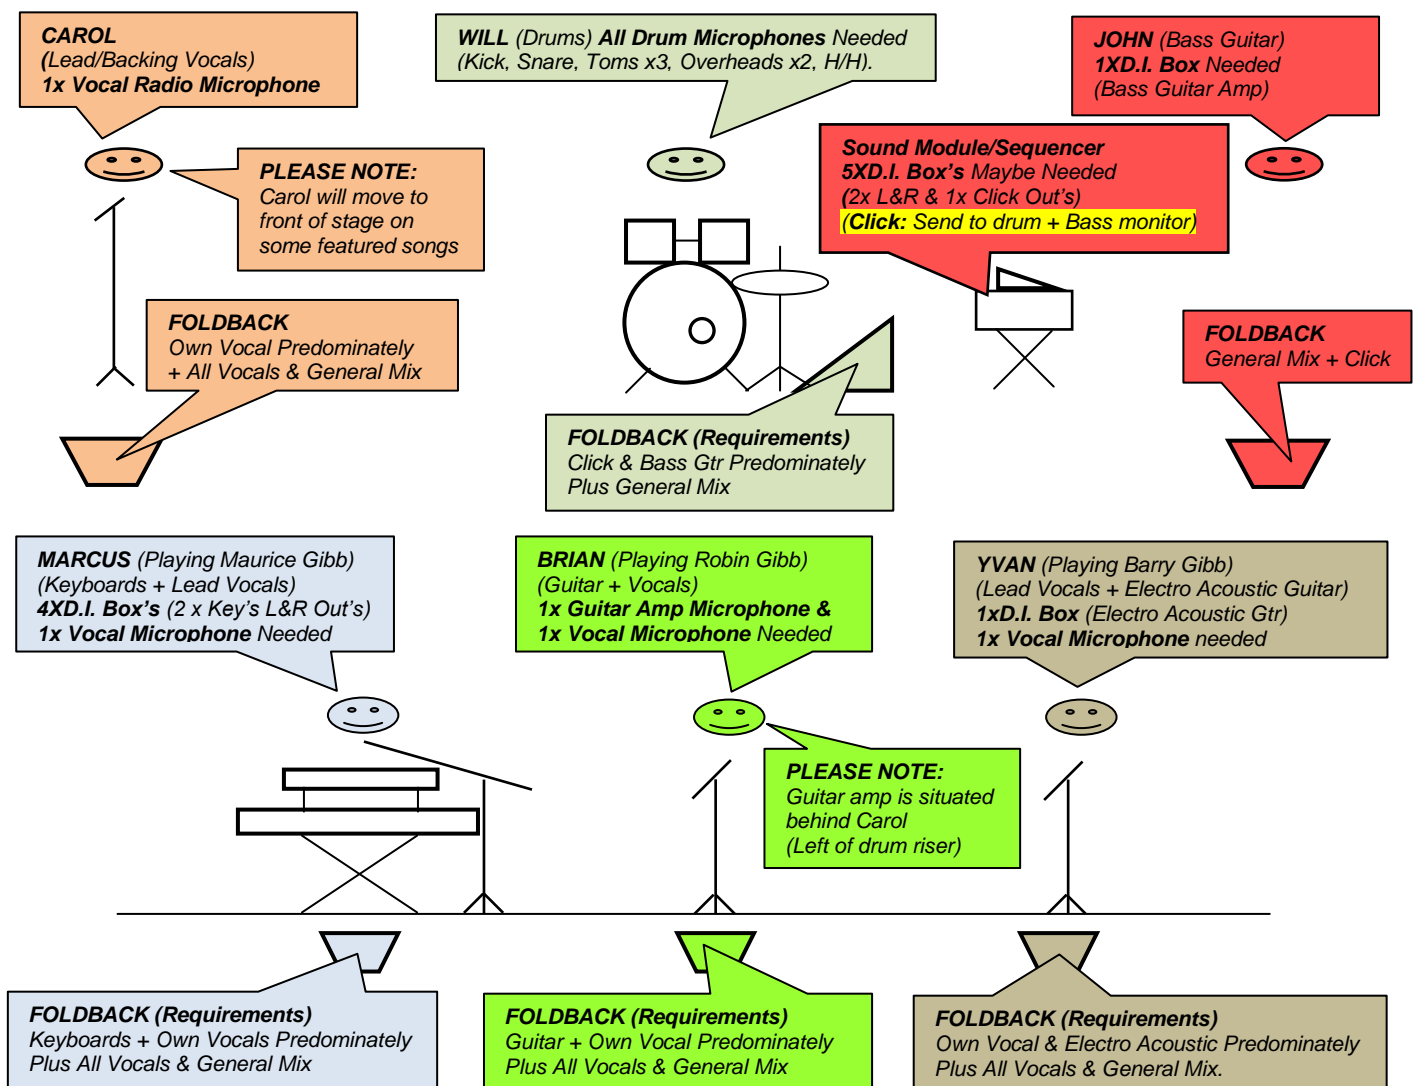

Stage layout/positioning (Looking from front of house)

IF YOU REQUIRE ANY FURTHER INFO OR WOULD LIKE TO DISCUSS ANY OF THE ABOVE PLEASE DO NOT HESITATE TO CONTACT US ON THE NUMBERS BELOW. THANK YOU.